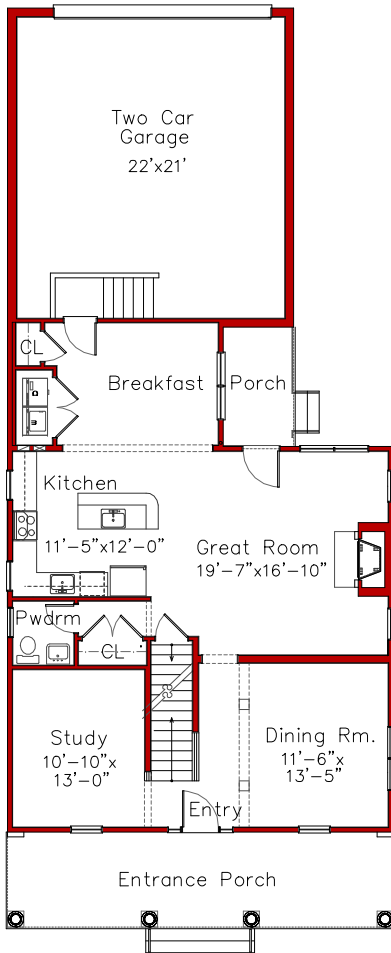

VILLAGE HOME TYPE E
 SUMMERSET AT FRICK PARK
 by MONTGOMERY & RUST, INC.
 7/15/2008

Front Elevation

First Floor Plan

Second Floor Plan